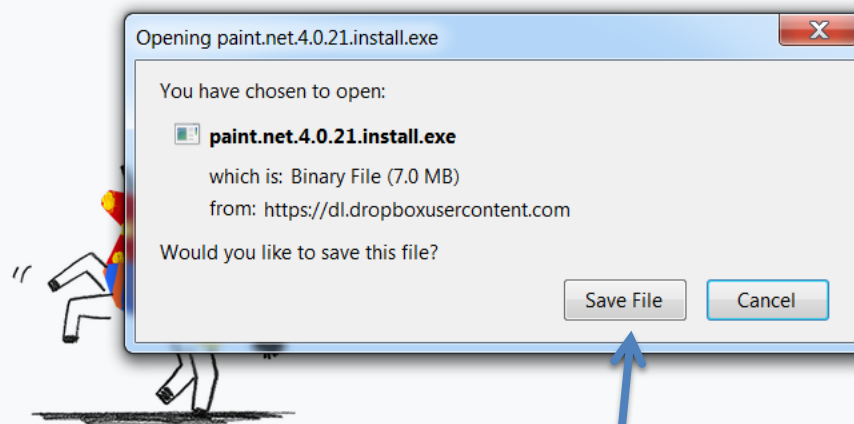

paint.net.4.0.21.install.exe · 7 MB

Download ▾

Direct download

Save to my Dropbox

Izvēlies «save file»

.exe files can't be previewed.

paint.net.4.0.21.install.exe · 7 MB

[Download](#) ▾